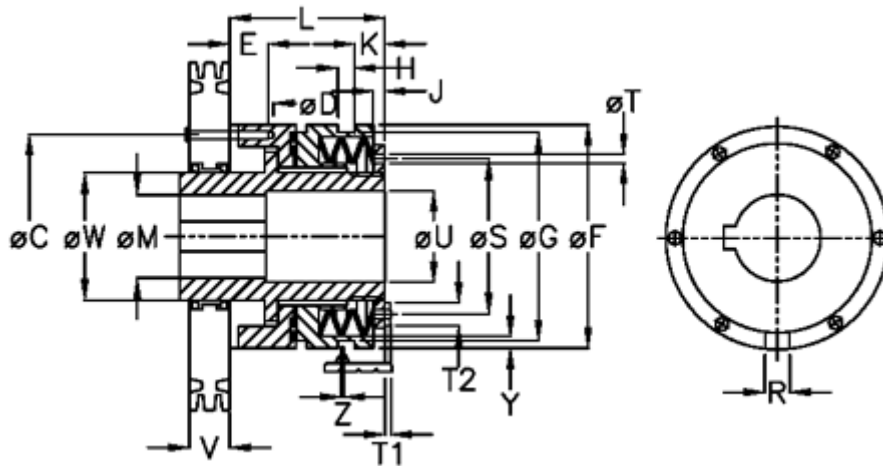

Article number: 46916531

Description: Torque limiter Safeguard C 65 S

## Measures

C	= 155	J	= 12.0	T1	= 6.0
D	= 6xM12	K	= 33.0	T2	= 13
Disc spring mounting	= 6x1S	L	= 171.0	U	= 66
Disc spring version	= S - light	M max	= 65	V	= 58.0
E	= 17.0	M min	= 30	W	= 90
F	= 176	R	= 14	X	= 60.0
G	= 170.0	S	= 129	Y	= 2
H	= 9	T	= 7	Z	= 0.0